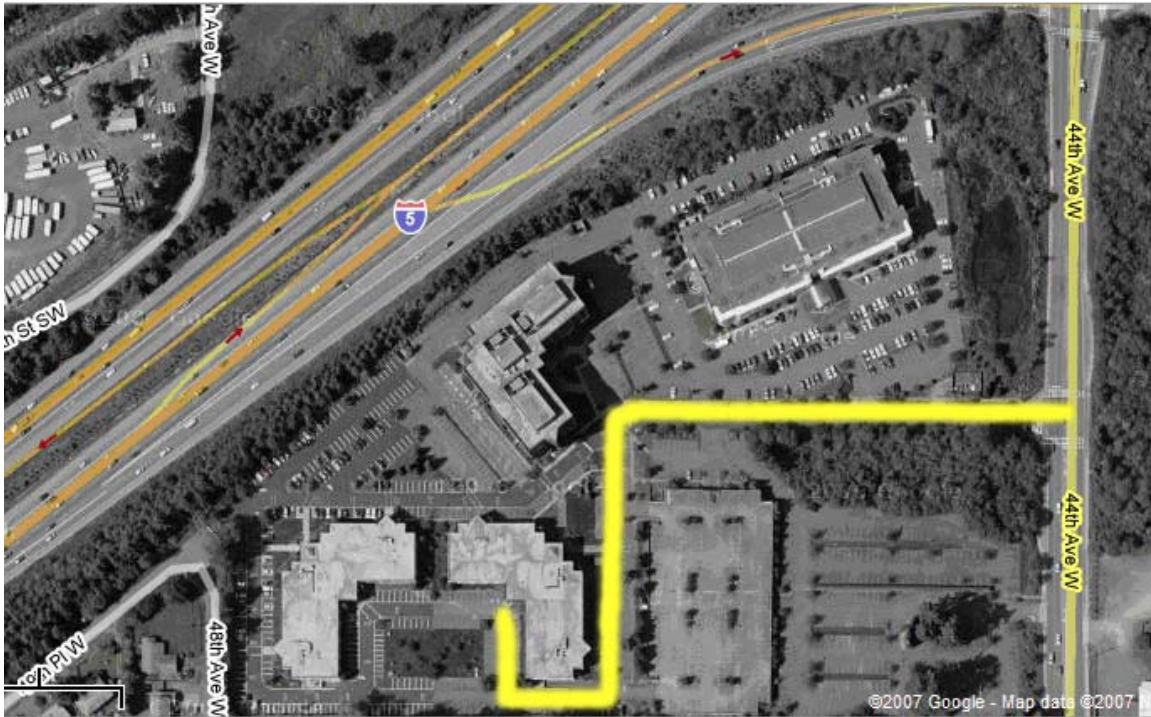

DIRECTIONS TO THE PUBLIC SAFETY TESTING OFFICE
20818 – 44TH Ave W, Suite 160, Lynnwood, WA 98036

DIRECTIONS:

Traveling On NORTHBOUND I-5: Take Exit #181-A (Lynnwood). Turn right onto 44th Avenue West. Turn right into the Northview Business Park, which will be the next stoplight at the 20800 block. Proceed past the Embassy Suites Hotel and the Public Safety Testing office is in the EPICOR 20818 building on your left. Our office is on the 1st floor, suite 160, and the main entrance is on the back side of the building. Please use the visitor parking that is available.

Traveling On SOUTHBOUND I-5: Take Exit #181 (SR 524/Lynnwood) to westbound SR524. Veer right onto 196th St SW (westbound). Turn left onto 44th Avenue West. Follow 44th Ave W for about 1 mile and turn right at the stoplight at the 20800 block into the Northview Business Park. Proceed past the Embassy Suites Hotel and the Public Safety Testing is in the EPICOR 20818 building on your left. Our office is on the 1st floor, suite 160, and our main entrance is on the back side of the building. Please use the visitor parking that is available.